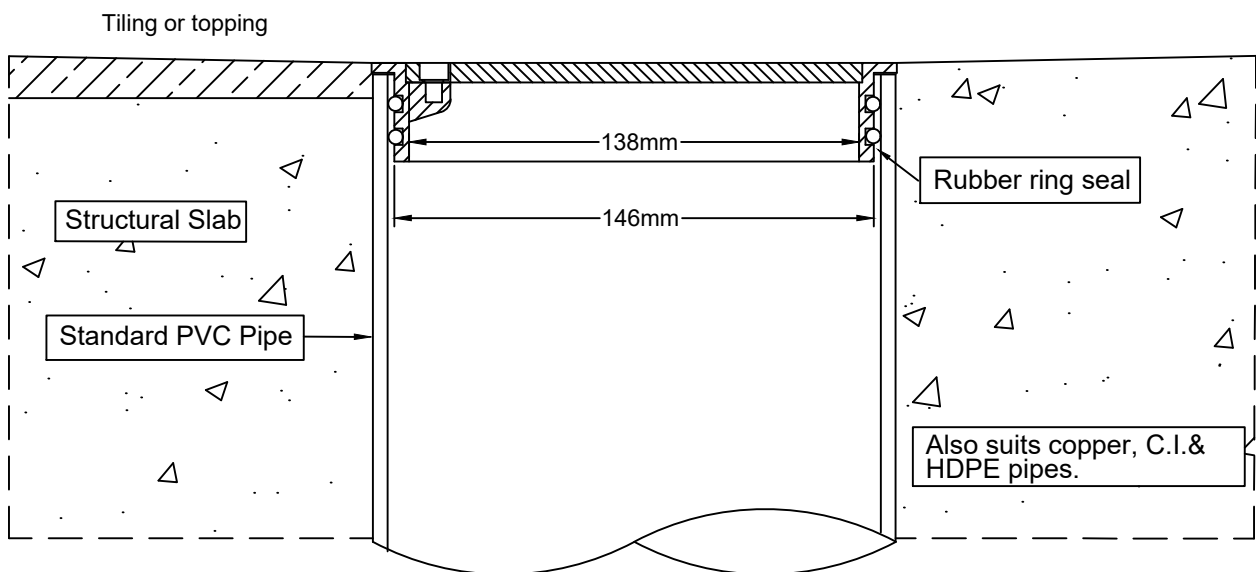

Typical Application

Important: The product drawing above and related information are provided for general informational purposes only. It may not include all the necessary information or be suitable for your intended use of the product. Metabronze strongly recommends that you obtain expert advice from Engineers, Architects, and other professionals as required to ensure the accuracy, completeness and 'fit for purpose' of this information for your intended use, as well as for compliance with local authorities and legislation. Metabronze Industries Limited excludes all liability whatsoever regarding any loss or damage of any kind arising from the provision of this drawing to you.

Metabronze Industries Ltd

Tel: (09) 441 3824 E-mail: info@metabronze.co.nz Web: www.metabronze.co.nz