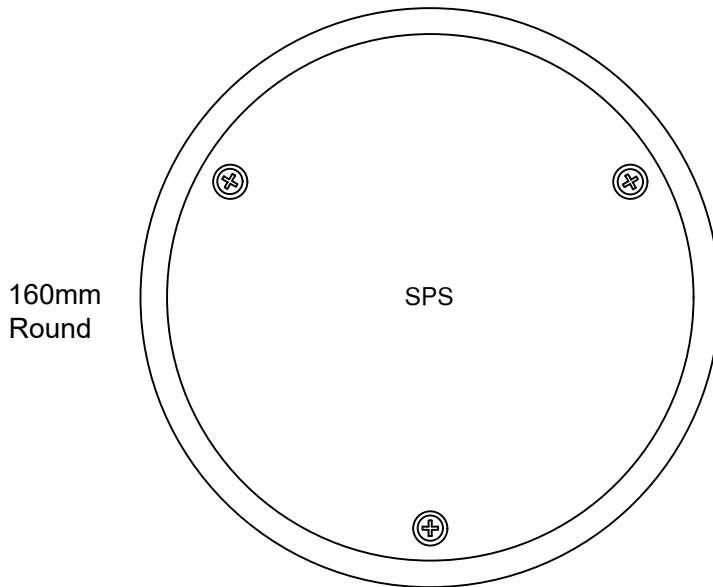

# SPS 160mm Round Push-in Cleanout

## "Ultra-compact"

### 150mm Outlet

Specification codes:  
 R160SCR (satin 316 stainless steel)  
 R160SCR4 (polished 304 stainless steel)

- Cast 304 & 316 Stainless steel
- Gas-tight lid
- Security screws available
- PVC, HDPE, Copper pipe compatible
- Watermark Certification AT55200:040